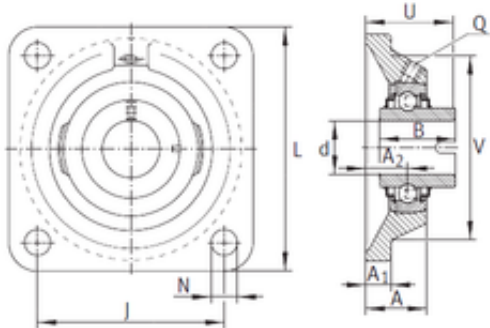

AMERICAN NTN BEARING LTD

INA RCJL30-N bearing units

Bearing No. RCJL30-N

Bore Diameter	30 mm
d	30 mm
V	85 mm
U	42 mm
Thread (Q)	Rp1/8
A	29 mm
A1	12 mm
B	36,5 mm
J	82,5 mm
L	108 mm
N	11,5 mm
A2	20 mm
Weight	1,08 Kg
Basic dynamic load rating (C)	19,5 kN
Category	Bearings
Inventory	0.0
Manufacturer Name	SCHAEFFLER GROUP
Minimum Buy Quantity	N/A
Weight / Kilogram	1.08
Product Group	M06110

RCJL30-N Bearing 2D drawings and 3D CAD models