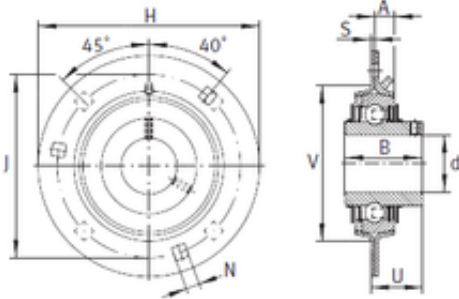

AMERICAN NTN BEARING LTD

INA RRY25-VA bearing units

Bearing No. RRY25-VA

Bore Diameter	25 mm
d	25 mm
V	60 mm
U	21,7 mm
A	8,7 mm
B	34 mm
H	95 mm
J	76 mm
N	8,7 mm
S	2 mm
Category	Bearings
Inventory	0.0
Manufacturer Name	SCHAEFFLER GROUP
Minimum Buy Quantity	N/A
Weight / Kilogram	0.38
Product Group	M06110

RRY25-VA Bearing 2D drawings and 3D CAD models