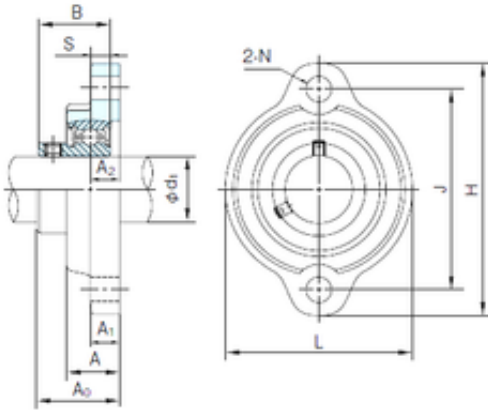

AMERICAN NTN BEARING LTD

NACHI BLFL6J bearing units

Bearing No. BLFL6J

BLFL6J Bearing 2D drawings and 3D CAD models

Bore Diameter	30 mm
d	30 mm
A0	34.3 mm
A	22.5 mm
A1	12 mm
B	30.3 mm
H	113 mm
J	90.5 mm
L	79 mm
N	12 mm
S	8 mm
Bolt (G)	M10
A2	12 mm