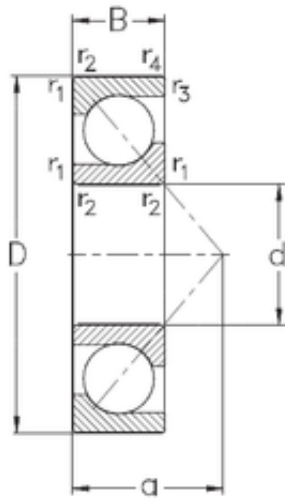

AMERICAN NTN BEARING LTD

65 mm x 120 mm x 23 mm NKE 7213-BECB-MP angular contact ball bearings

Bearing No. 7213-BECB-MP

Size	65x120x23 mm
Bore Diameter	65 mm
Outer Diameter	120 mm
Width	23 mm
d	65 mm
D	120 mm
B	23 mm
C	23 mm
Angle (°)	40 °
a	50 mm
r1 min.	1,5 mm
r2 min.	1,5 mm
r3 min.	1 mm
r4 min.	1 mm
Weight	1 Kg
Basic dynamic load rating (C)	67 kN
Basic static load rating (C0)	50 kN

7213-BECB-MP Bearing 2D drawings and 3D CAD models