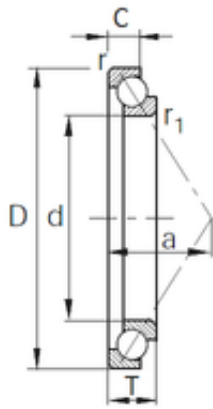

AMERICAN NTN BEARING LTD

KBC SA0300 angular contact ball bearings

Bearing No. SA0300

Size	230x300x35 mm
Bore Diameter	230 mm
Outer Diameter	300 mm
Width	35 mm
d	230 mm
D	300 mm
T	35 mm
C	25 mm
a	94,2 mm
r min.	2,1 mm
r1 min.	1,1 mm
Basic dynamic load rating (C)	165 kN

SA0300 Bearing 2D drawings and 3D CAD models