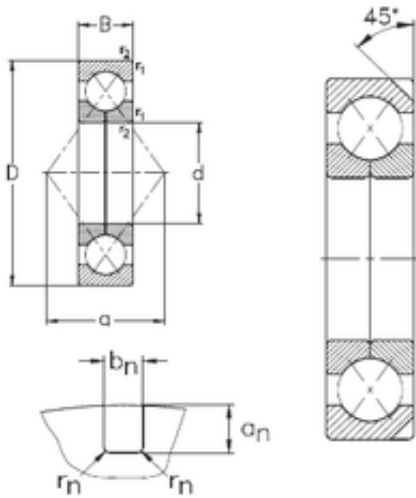

AMERICAN NTN BEARING LTD

130 mm x 230 mm x 40 mm NKE
QJ226-N2-MPA angular contact ball bearings

Bearing No. QJ226-N2-MPA

Size	130x230x40 mm
Bore Diameter	130 mm
Outer Diameter	230 mm
Width	40 mm
d	130 mm
D	230 mm
B	40 mm
C	40 mm
an	11,7 mm
bn	10,5 mm
rn	2 mm
a	127 mm
r1 min.	3 mm
r2 min.	3 mm
Weight	7,67 Kg
Basic dynamic load rating (C)	304 kN
Basic static load rating (C0)	380 kN

QJ226-N2-MPA Bearing 2D drawings and 3D CAD models